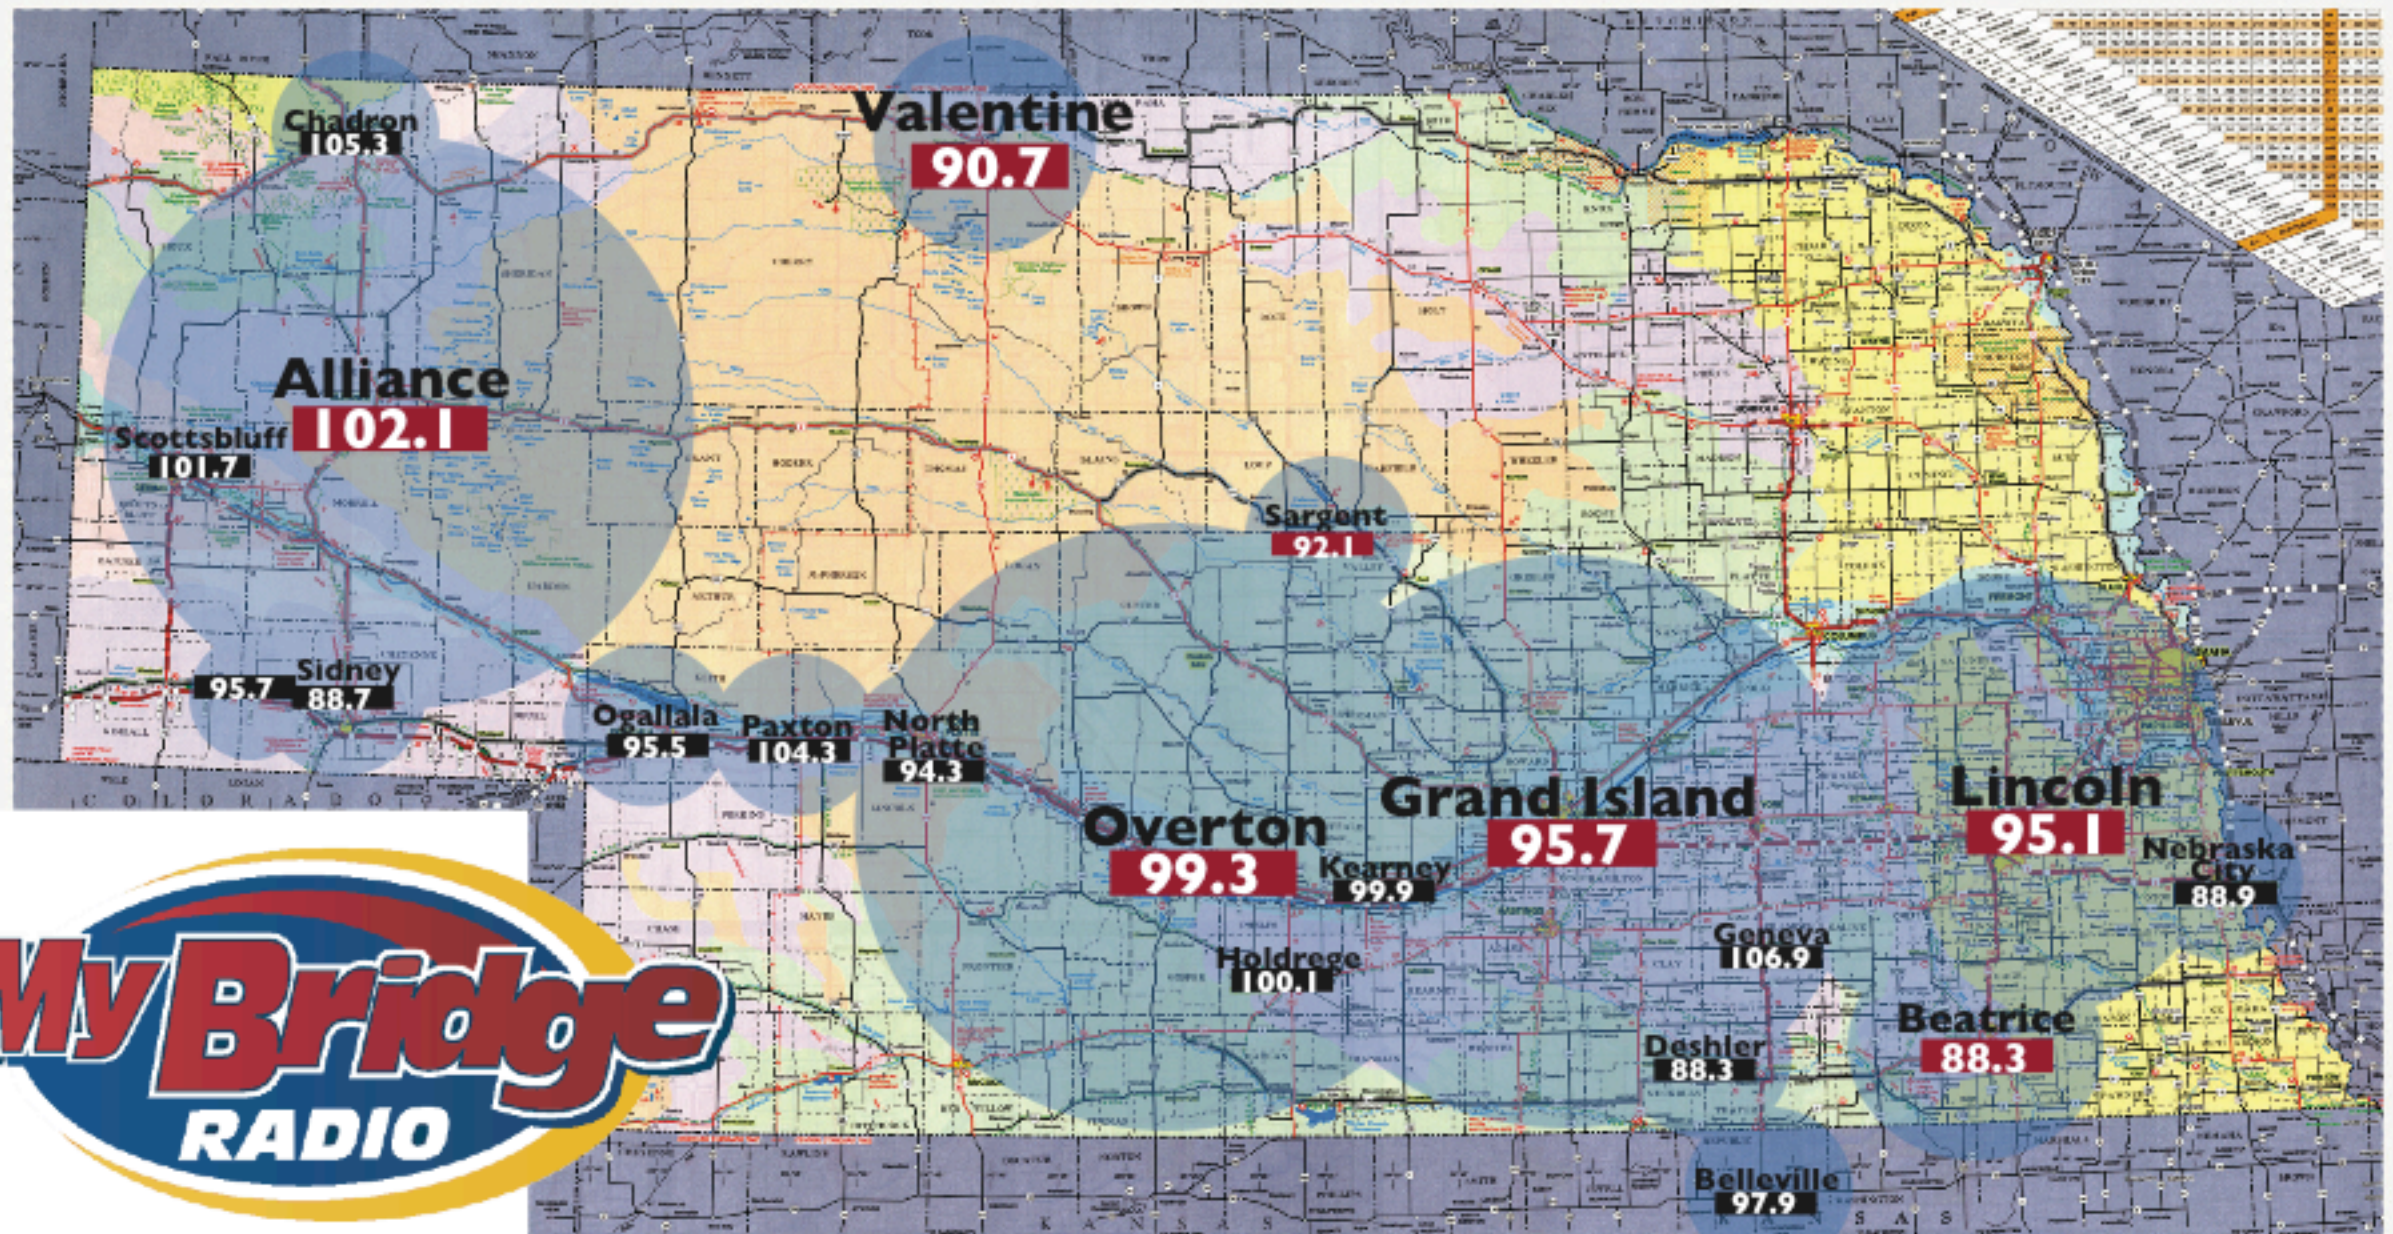

# Bringing Nebraska Together

Music with a Message, Keeping You Connected  
Mission Nebraska | PO Box 30345 | Lincoln, NE 68503  
888.627.1020 | [www.mybridgeradio.net](http://www.mybridgeradio.net)